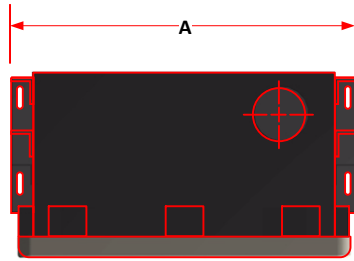

# Dimensional Data

# Colombo Global Network System

Station, 4" MK70 GL  
Part# 11223

SIZE	PART NO.	A	B	C	D	E	F	G	H	I
4"	11223	25.75	21.75	7.00	41.38	15.63	57.00	12.25	8.75	.625

Rev - 3.0  
10-20-10