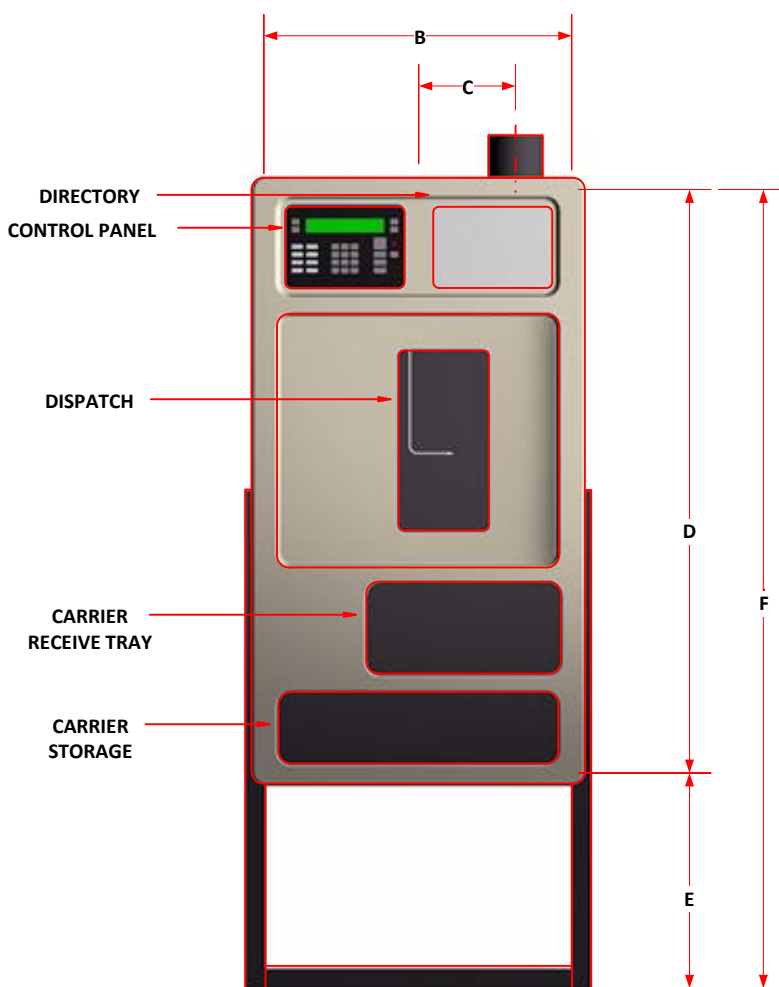

# Dimensional Data

# Colombo Global Network System

Station, 4" MK70 GL  
Part# 11223

SIZE	PART NO.	A	B	C	D	E	F	G	H	I
4"	11223	25.75	21.75	7.00	41.38	15.63	57.00	12.25	8.75	.625

Rev - 3.0  
10-20-10