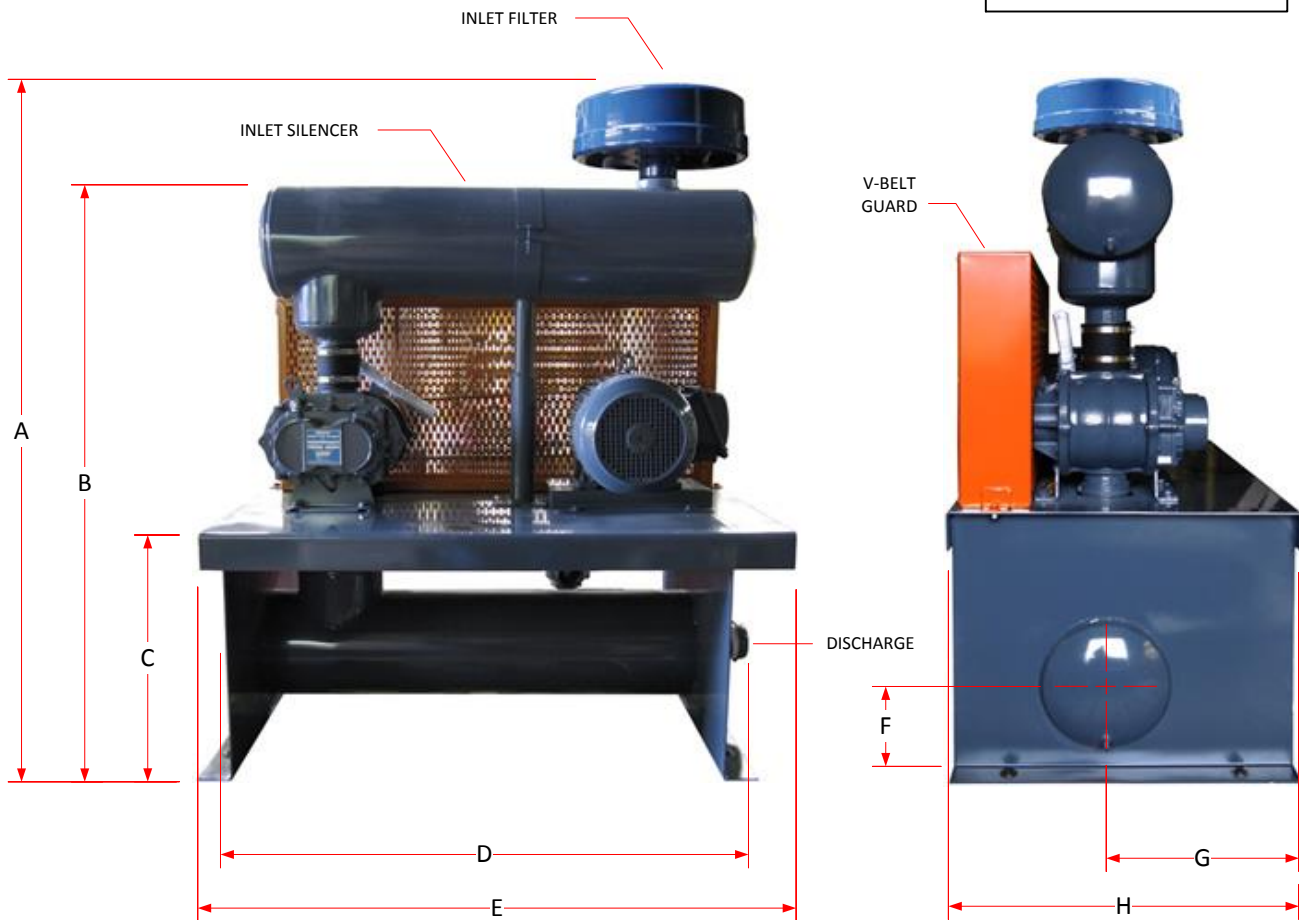

Dimensional Data

Colombo Extreme Service System

Blower Package, PD 7½ HP
Part# 13267

power requirement:
7.5 HP
230/460 VAC 3 PHASE

SIZE	PART NO	A	B	C	D	E	F	G	H
4"	13267	58.00	66.00	17.00	42.50	51.50	6.00	15.13	29.25